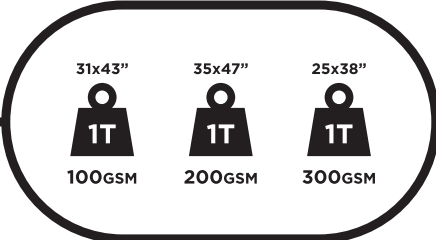

ENVIRONMENTAL CREDENTIALS

FSC PEFC ISO14001 BSI50001

TEXTURE

Embossing Feltmark Watermark

SURFACE ENHANCEMENTS

Surface Effects Varnish Lamination

FLEXIBILITY

3T Minimum Order Quantity